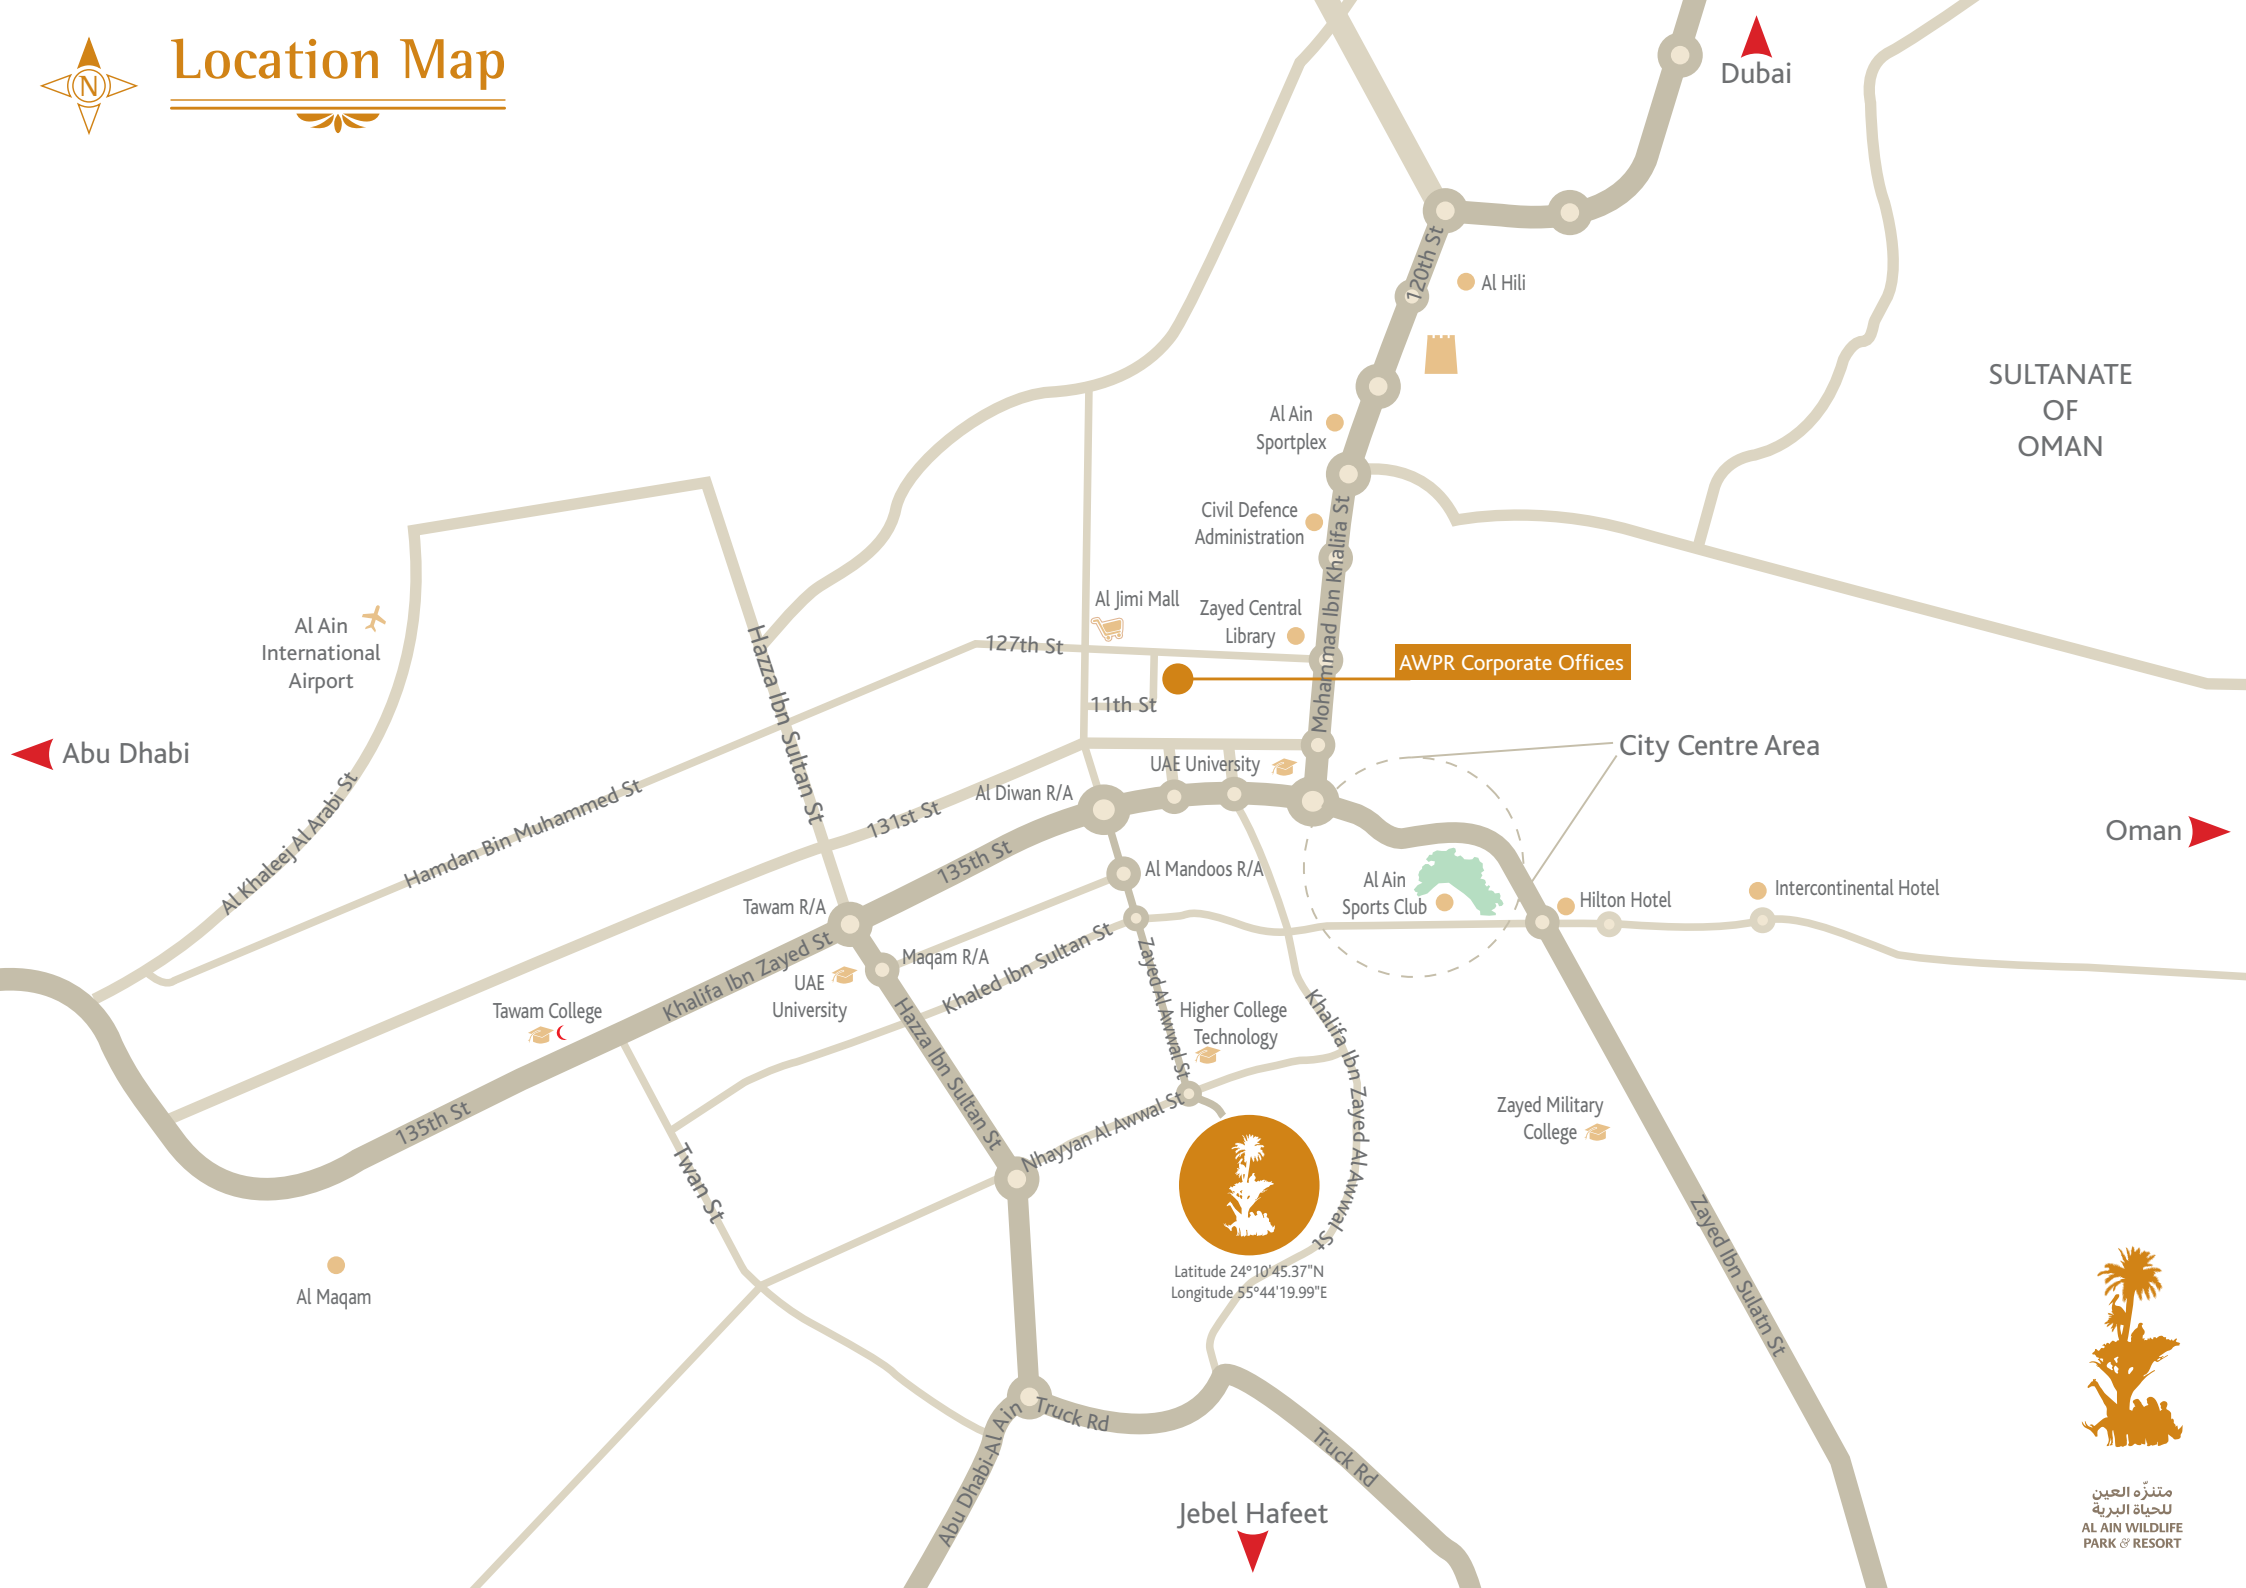

Location Map

Dubai

SULTANATE OF OMAN

Al Ain International Airport

Abu Dhabi

Oman

AWPR Corporate Offices

City Centre Area

Latitude 24°10'45.37"N
Longitude 55°44'19.99"E

متنزه العين
للحياة البرية
AL AIN WILDLIFE
PARK & RESORT

Jebel Hafeet

Al Maqam

Zayed Military College

Hilton Hotel

Intercontinental Hotel

Al Ain Sports Club

135th St

Twam St

Nhayyan Al Awwal St

Abu Dhabi-Al Ain

Truck Rd

Zayed Ibn Sultan St

Khalifa Ibn Zayed Al Awwal St

Khaled Ibn Sultan St

Khalifa Ibn Zayed St

Hamdan Bin Muhammed St

Al Khaleej Al Arabi St

Hazza Ibn Sultan St

120th St

Al Hili