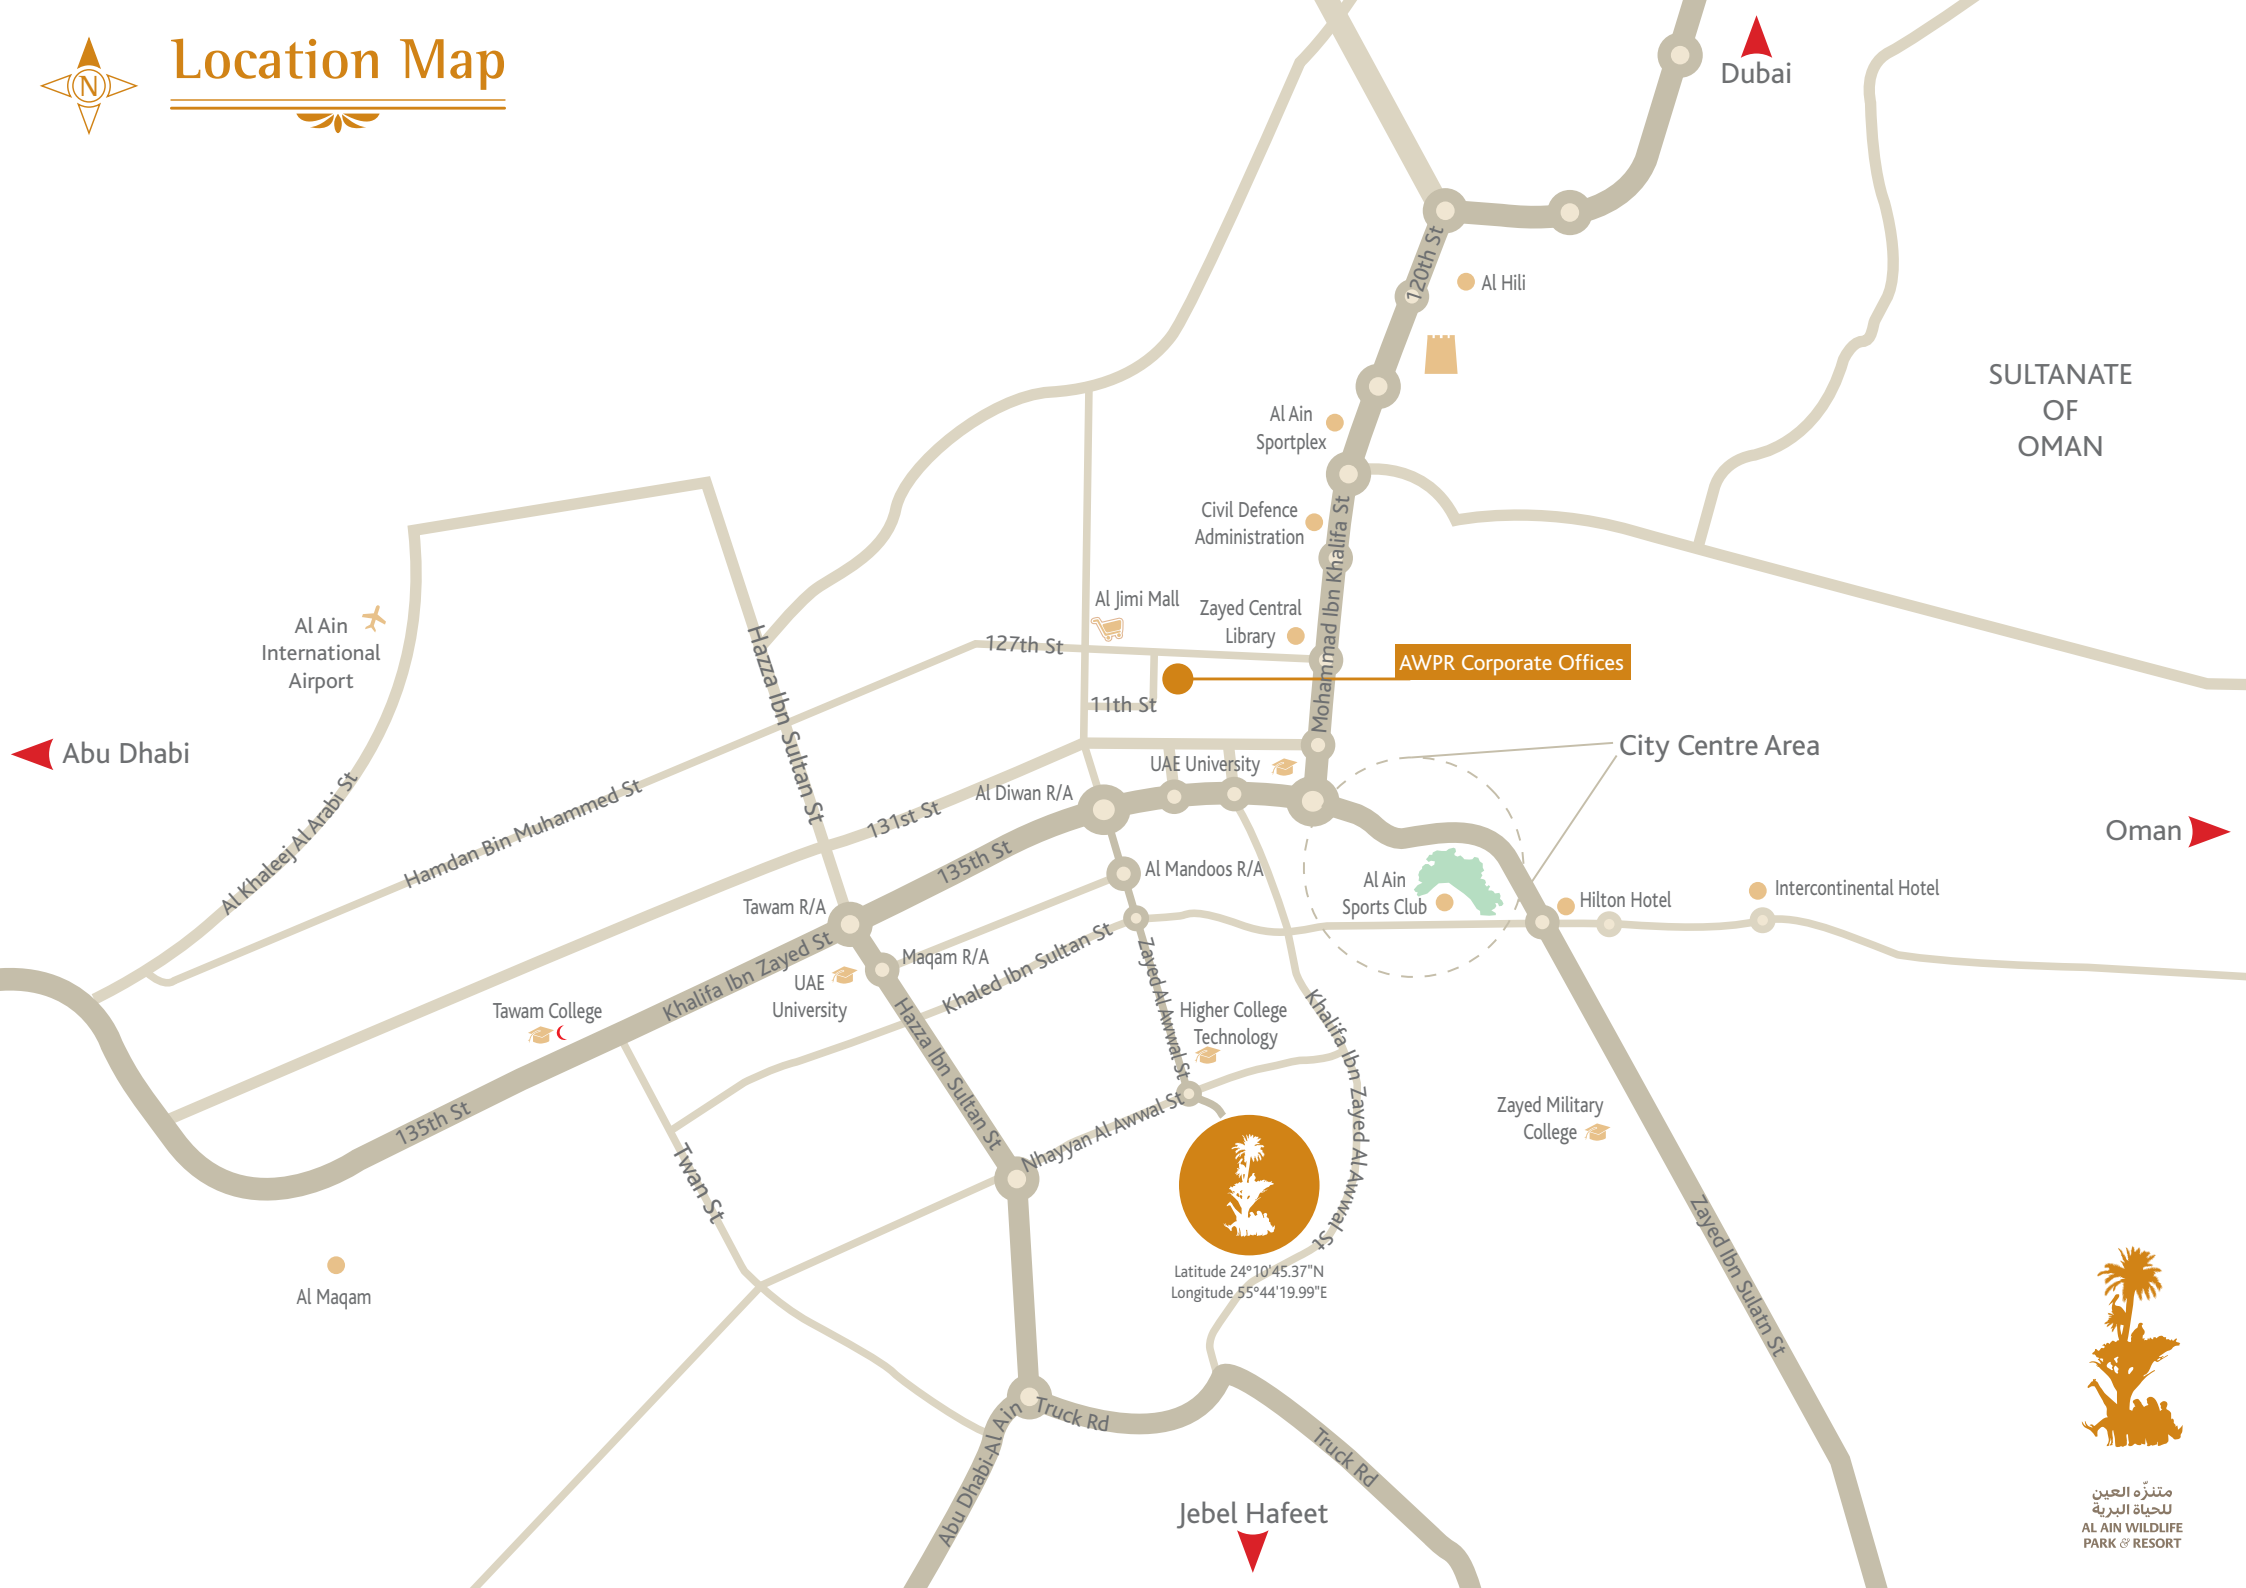

# Location Map

Dubai

SULTANATE OF OMAN

Oman

Abu Dhabi

Al Ain International Airport

AWPR Corporate Offices

City Centre Area

Latitude 24°10'45.37"N  
Longitude 55°44'19.99"E

متنزه العين  
للحياة البرية  
AL AIN WILDLIFE  
PARK & RESORT

Jebel Hafeet

Al Maqam

Zayed Military College

Hilton Hotel

Intercontinental Hotel

Al Ain Sports Club

Zayed Ibn Sultan St

Truck Rd

Truck Rd

Abu Dhabi-Al Ain

Twan St

Hamdan Bin Muhammed St

Al Khaleej Al Arabi St

Hazza Ibn Sultan St

120th St